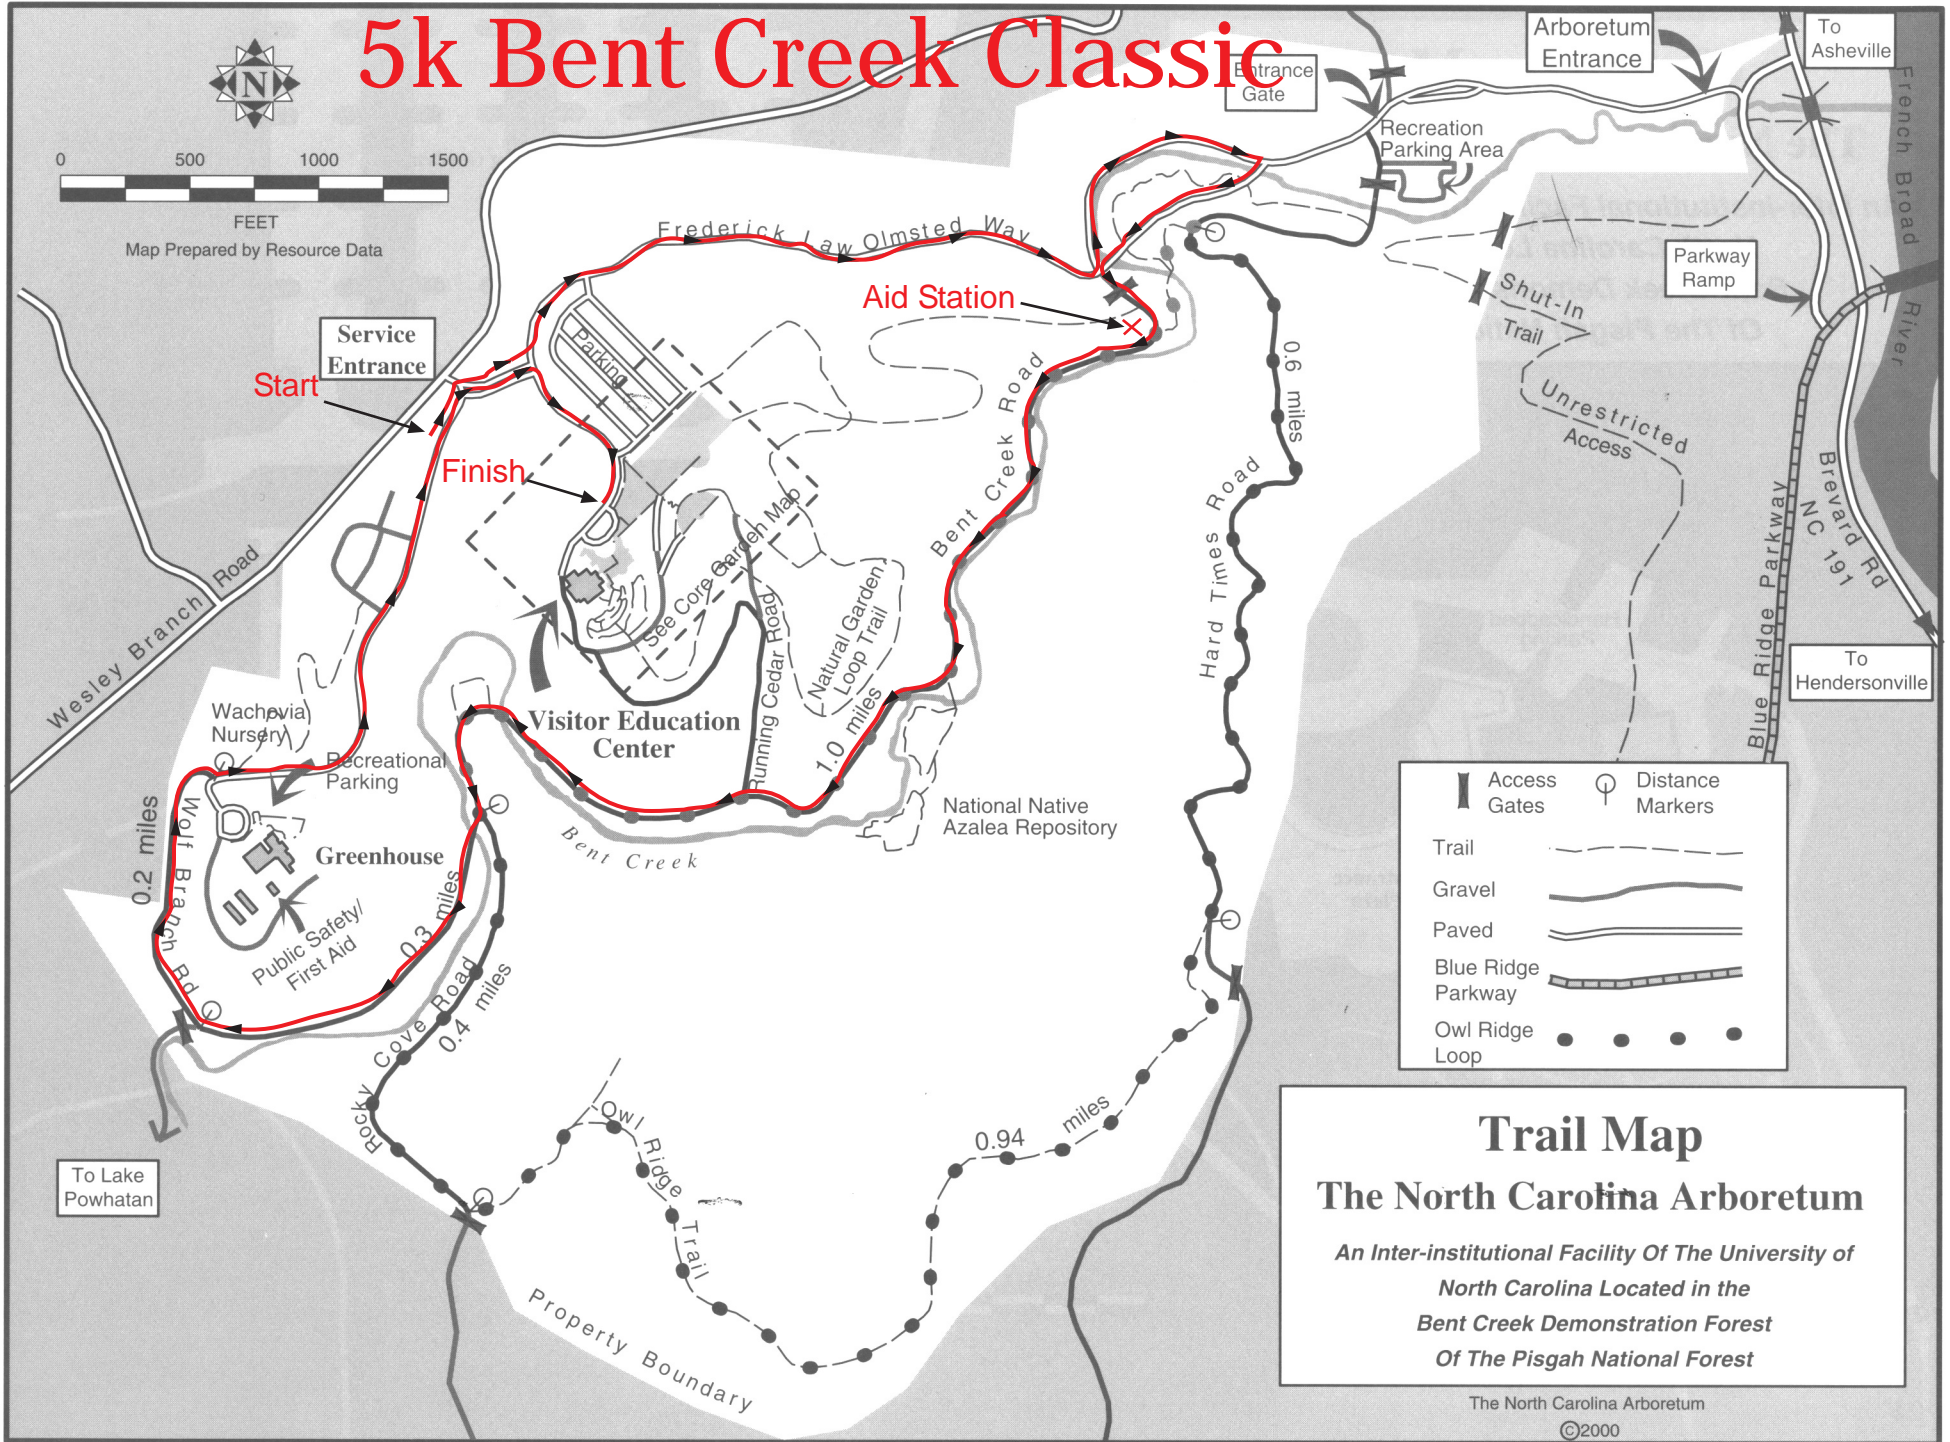

5k Bent Creek Classic

0 500 1000 1500

FEET

Map Prepared by Resource Data

	Access Gates		Distance Markers
	Trail		
	Gravel		
	Paved		
	Blue Ridge Parkway		
	Owl Ridge Loop		

Trail Map
The North Carolina Arboretum
An Inter-institutional Facility Of The University of North Carolina Located in the Bent Creek Demonstration Forest Of The Pisgah National Forest