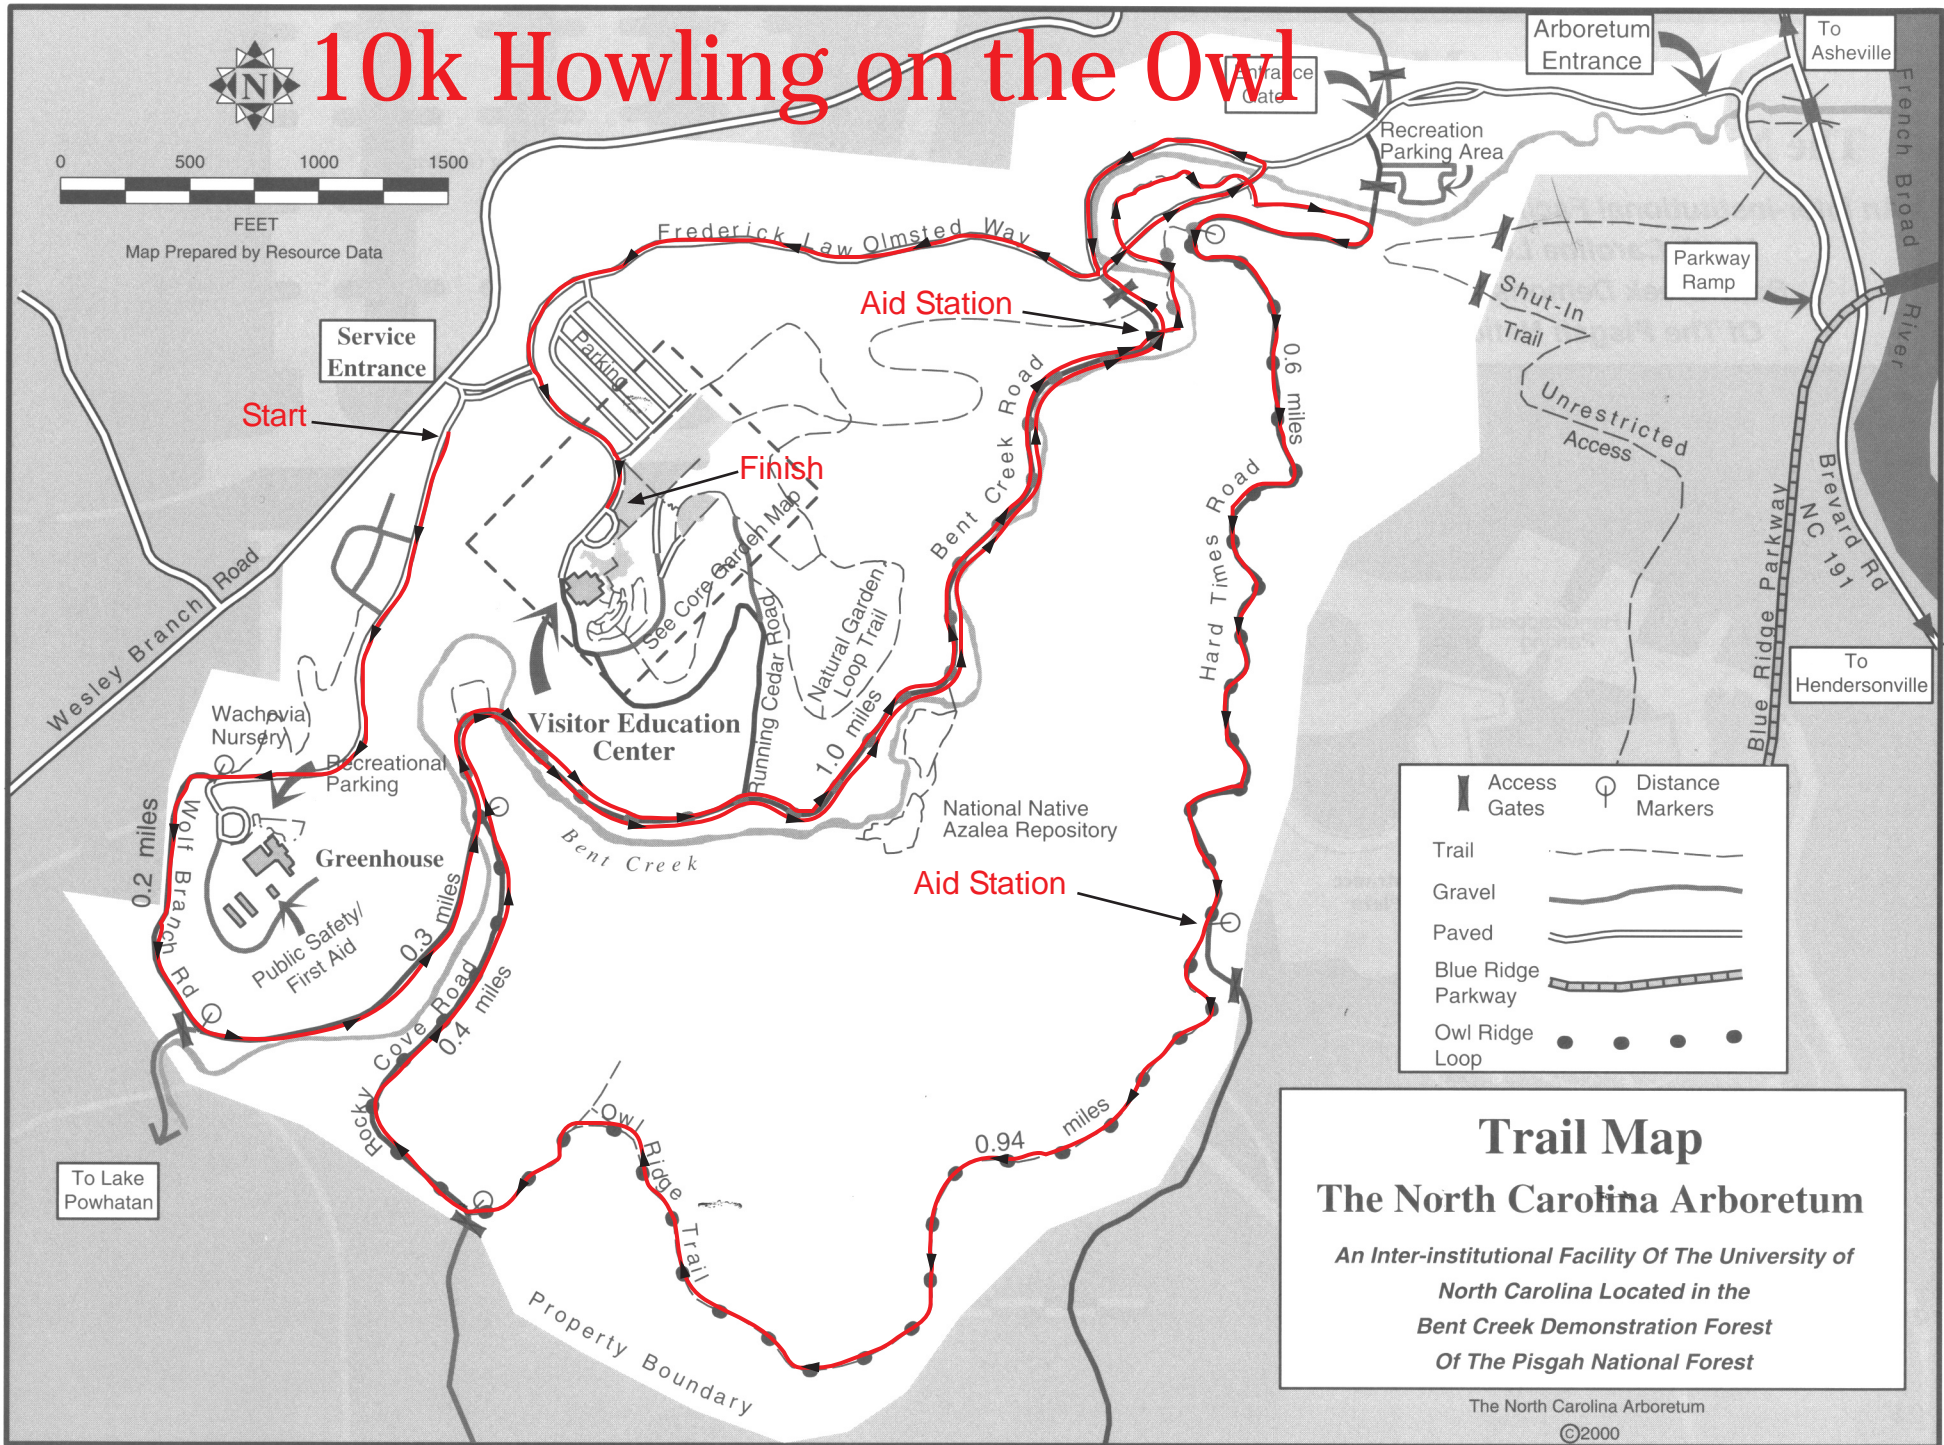

10k Howling on the Owl

Map Prepared by Resource Data

	Access Gates		Distance Markers
	Trail		Gravel
	Paved		Blue Ridge Parkway
	Owl Ridge Loop		

Trail Map
The North Carolina Arboretum
An Inter-institutional Facility Of The University of North Carolina Located in the Bent Creek Demonstration Forest Of The Pisgah National Forest